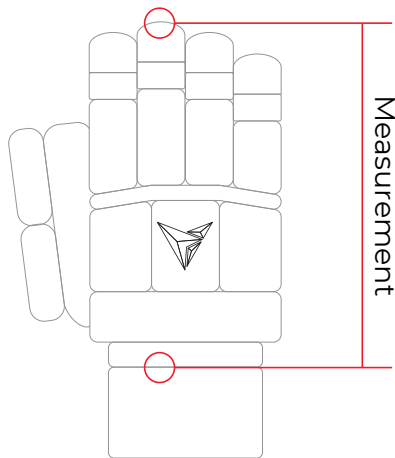

JUNIOR BATTING PADS *DISCOVER YOUR PERFECT FIT*

- Traditional 7 cane shin section with matching top hat
- Mesh instep gives unrivalled feel and abrasion resistance
- Lean back top hat which helps the pad mould to the thigh
- Solid knee locator giving great knee protection
- Three section knee and vertical internal bolsters with ample protection to face 90+ mph bowling
- Two 2" straps (Ankle) and one 1" strap (Behind & knee)

TO ORDER:

018 100 8142

info@visionsports.co.za

BATTING

HAND PROTECTION

SIZECHART(MM)

SIZE	SIZE
Large Adult	220
Adult	210
Small Adult	190
Youth	180
Junior	170
Small Junior	150

JUNIOR GLOVES