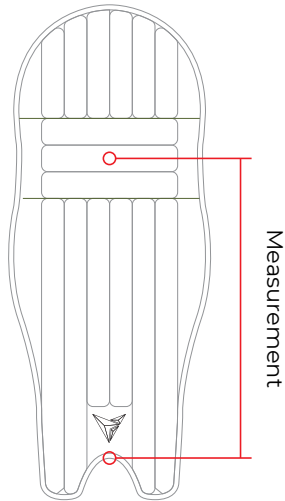

018 100 8142

info@visionsports.co.za

BATTING

LEG PROTECTION

SIZECHART(MM)

SIZE	SIZE
Large Adult	460
Adult	430
Small Adult	400
Youth	400
Junior	380
Small Junior	360

SENIOR BATTING PADS *DISCOVER YOUR PERFECT FIT*

TO ORDER:

018 100 8142

info@visionsports.co.za

BATTING

HAND PROTECTION

SIZECHART(MM)

SIZE	SIZE
Large Adult	220
Adult	210
Small Adult	190
Youth	180
Junior	170
Small Junior	150

JUNIOR GLOVES